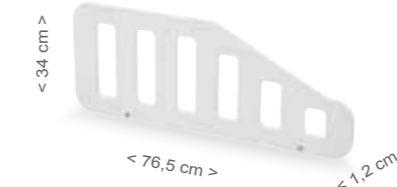

MONT-1863 GUARD RAIL
Material: Lacquered MDF
Colour: White.
Features: Montessori guard rail for de 120 x 60 cm Mini cots (see catalogue) and for the Tipi House.
Bed version: Put in the lowest height of the bed base and without wheels

Cot barrier from the Micussori line can be attached to any 120x60cm Micuna cots marked with this symbol. The rounded edges avoid possible scratches and is the perfect complement when baby learns to climb in and out of the cot.

Supplement it with this reading lamp, power and intensity touch control. (P. 9)