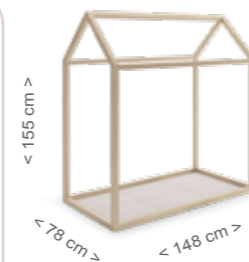

DUVET KIT + PILLOW CASE TX-1879

140x70cm.
Composition: 100%CO
Colour: Claire
Features: Reversible duvet. Includes filling. Removable.