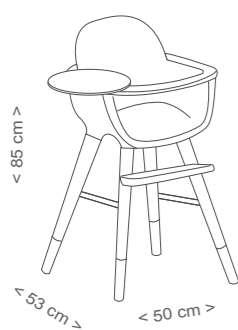

SEAT CUSHION TX-1646 OVO
29 cm x 33 cm x 32 cm
Material: 100% PES/100% PES-Leatherette
(City)* PES: polyester
Colour: White / Beige/ Pink/ Red / Blue / City / Jean / Planet/ Gold
Features: Can be machine washed/ Leatherette: Clean with a damp cloth

COLOURS

BABY LED WEANING

With the new fixed tray OVO high chair your baby will have food at your fingertips and a larger area to experiment.

In addition, with its **antibacterial and antiviral** protection, your baby will be safe and you will be calm.

Antibacterial protection

OVO CP-1821 TRAY
Measurements: 42 cm x 24 cm x 1,2 cm
Material: Lacquered MDF
Colour: White/Anthracite Grey
Features: Optional front tray for ovo high chair."

COLOURS

HIGH CHAIR OVO ORIGINAL PLUS / OVO ORIGINAL LUXE

85 cm x 50 cm x 53 cm
(Chair: 69 cm x 42 cm x 44 cm)
Material: PE plastic - Beech wood - Metal (City)
Colour: One (White-Natural) / City (Anthracite grey) / Ice (Taupe-white)
Characteristics: Includes fixed tray / Plus: set of harness with nylon / Luxe: set of safety harnesses leatherette / Convertible into a seat
Optional: TX-1646 upholstered fabric / CP-1766 kit chair legs

KIT CHAIR LEGS CP-1766
32 cm
Material: Beech
Colour: White/ Anthracite Grey / Taupe
Features: Includes 4 legs

The high chair is suitable for children able to sit without help, and less than 3 years or to a maximum weight of 15 kg.

European approval: UNE-EN 14988: 2018