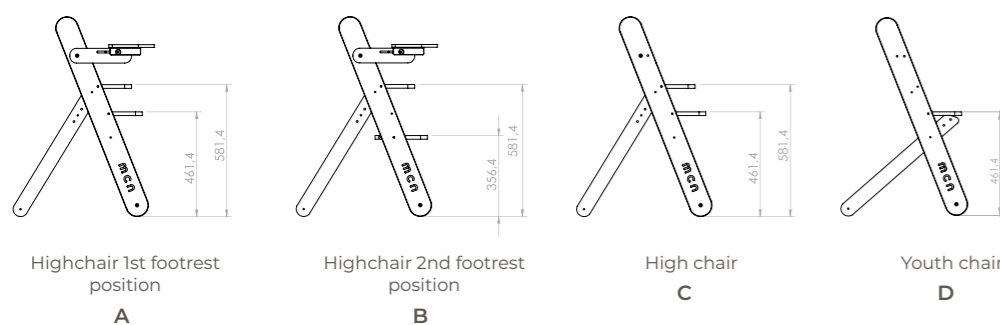

EVOLVING HIGHCHAIR
The Stick highchair evolves into:
- Highchair 3-6 m (A)
- Highchair 6+ m (B)
- High chair (C)
- Youth chair (D)

Antibacterial protection

COLOUR

FABRICS

STICK HIGHCHAIR

Height 86cm / Width 49cm / Depth 70cm
Material: Beech - Lacquered MDF
Colour: White-Waterwood
Features: Antibacterial finish / Adjustable tray (3 positions) / Leg and waist fastening systems / It can be converted into a youth chair

UPHOLSTERY FABRIC TX-1939 STICK

Width 25cm / Length 37cm
Material: 100% PES
Colours: Beige
Features: Machine washable