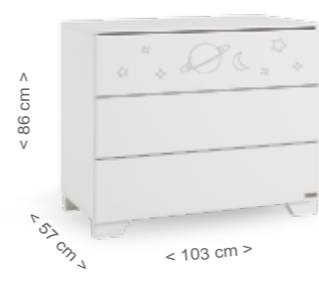

CO-1850 MAGIC MUM

Material: Lacquered MDF-Melamine Board

Colour: White-White / White-Water wood

Features: Push drawer system. Includes safety anchors kit to anchor to the wall.

Optional: CP-1199 Plus 2 Comfortable changer (includes plastic upholstery) / CP-1434 Swivel changer (includes plastic upholstery) interior divider CP-1853