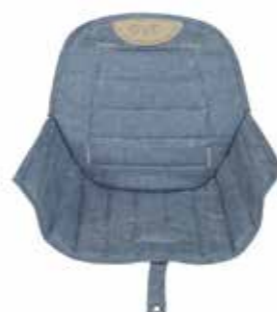

TX-1646 Jean

SEAT CUSHION TX-1646 OVO
29 cm x 33 cm x 32 cm
Material: 100% PES/100% PES-Leatherette
(City)* PES: polyester
Colour: White / Beige/ Pink/ Red / Blue / City / Jean / Planet/ Gold
Features: Can be machine washed/ Leatherette: Clean with a damp cloth

COLOURS