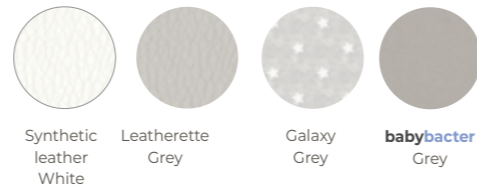

The White and Grey synthetic leather upholstery is **Aqualine** which is easy to wash and stain repellent.

UPHOLSTERY

Synthetic leather White  
Leatherette Grey  
Galaxy Grey  
babybacter Grey

Flor

Also with relax Slow System...