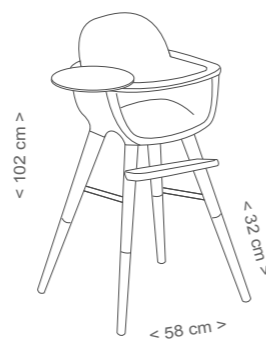

HIGH CHAIR OVO ORIGINAL PLUS / OVO ORIGINAL LUXE

85 cm x 50 cm x 53 cm
(Chair: 69 cm x 42 cm x 44 cm)
Material: PE plastic - Beech wood - Metal (City)
Colour: One (White-Natural) / City (Anthracite grey) / Ice (Taupe-white)
Characteristics: Includes fixed tray / Plus: set of harness with nylon / Luxe: set of safety harnesses leatherette / Convertible into a seat
Optional: TX-1646 upholstered fabric / CP-1766 kit chair legs