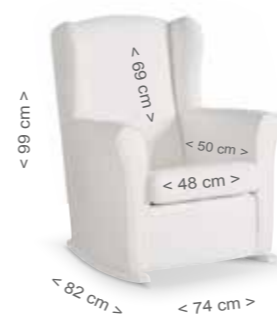

NANNY NURSING ROCKING CHAIR
99 cm x 74 cm x 82 cm
Material: Polyurethane foam/ pine
Composition: 100% CO/ 50% - CO-50% PES-100% PVC (leatherette)
Optional: Foot stall / Armchair cushion
Armchair Tidy / MO-1782 Nacelle CP-1811