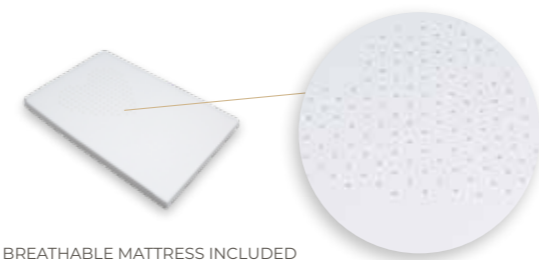

BREATHABLE MATTRESS INCLUDED