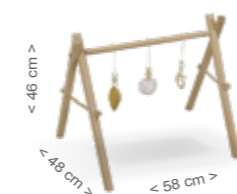

Antibacterial protection

**PLAY GYM MONT-1952 BABY HOP**  
 Height 46 cm / Width 58 cm / Depth 48 cm  
**Material:** Beech - Textile  
**Colour:** Waterwood  
**Features:** Antibacterial finish. For playing with the mobiles and have fun, while encouraging their senses through different textures.