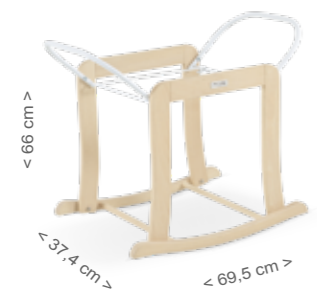

Moisés Nature

ECO-FRIENDLY
Made with natural fiber, it is a traditional, natural, healthy, and sustainable carrycot

Antibacterial protection

CHAMBRAY
TEXTILES
BY MICUNA

CRADLE CUCO MO-1923 NATURE
Included Textile, rocking system, and mattress
Inner measurements: 36 cm x 79 cm
Material: Beech - Wicker
Colour: Water wood Nature Grey / Water wood - Nature Beige / Water wood - Floral / White - Nature Grey / White - Nature Beige / White - Floral
Nest Features: it also can be used without the rocking legs.
Textile material: Nature Grey and Beige Chambray 80%CO, 20%PES / Floral 100%CO

Moisés Nature