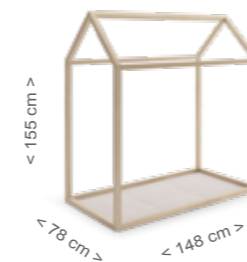

Tipi House Claire

Supplement with this reading lamp, power and intensity touch control.

Antibacterial protection

MONT-1874 TIPI HOUSE

Measurements: 140 x 70 cm
Material: MDF-Pine.
Colour: water wood.
Features: includes sommier base board/includes ambient led.
Optional: CP-1863 Barrier. Textile available: TX-1878 Tipi House, TX-1881 Fabric roof and TX-1879 duvet + pillowcase.

COTTON HOUSE TX-1878 TIPI HOUSE

Composition: 100%CO.
Colour: Claire.
Features: Easy to assemble. Washable. Mosquito net windows. Ample pocket space and storage.

DUVET KIT + PILLOW CASE TX-1879

140x70cm.
Composition: 100%CO
Colour: Claire
Features: Reversible duvet. Includes filling. Removable.

Micussori

Tipi House Pink Camp

Antibacterial protection

It includes an led light in the structure

MONT-1874 TIPI HOUSE

Measurements: 140 x 70 cm
Material: MDF-Pine.
Colour: water wood.
Features: includes sommier base board/includes ambient led.
Optional: CP-1863 Barrier. Textile available: TX-1878 Tipi House, TX-1881 Fabric roof and TX-1879 duvet + pillowcase.

COTTON HOUSE TX-1878 TIPI HOUSE

Composition: 100%CO.
Colour: Pink Camp.
Features: Easy to assemble. Washable. Mosquito net windows. Ample pocket space and storage.

DUVET KIT + PILLOW CASE TX-1879

140x70cm.
Composition: 100%CO
Colour: Pink Camp
Features: Reversible duvet. Includes filling. Removable.