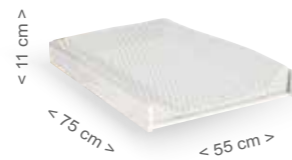

< 11 cm >
< 75 cm >
< 55 cm >

DRESSER CO-1804

85 x 95 x 51 cm
Material: Melamine board / lacquered MDF
Characteristics: Includes wall anchoring kit
Colours: White
Optional: CP-1199 Plus 2