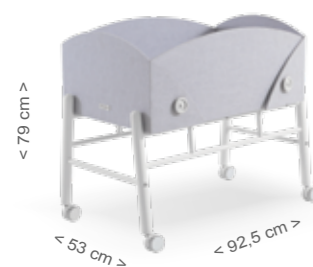

MO-1910 MINI CRIB COCOTO

Includes mattress, 4-wheel with brake
Inner measurements: 49 cm X 82 cm
Material: Beech / Felt
Color Structure: Water wood / White
Felt Colour: Beige / Grey
Characteristics Felt: Folding felt with buttons decorative

Features: The structure and the mattress can be used as a bench, and the nest as toy box, or if deployed as an insulating carpet of play
Optional: Rocker CP-1919 / Nordic TX-1924 / Sheet set TX-1925 / Cushion cover TX-1927