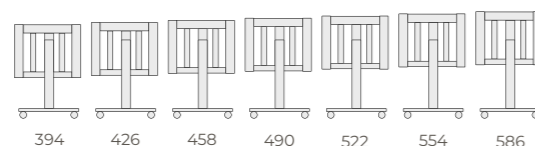

**4 DESK**

Raising the base of the mini cot, your child will enjoy a perfect desk for drawing

**5 TOY BOX**

Use the mini cot basket for a useful toy box

**Adjustable in 7 heights**  
Possibility of different heights from the ground to the upper part of the bed base (dimension in mm)

You & Me

**MINI COT 1**

Mini cot You & Me is adjustable in 7 heights. Available in White, White - Sand, White - Grey

**MO-1838 MINI-COT YOU & ME**  
Interior measurements: 73,6 X 48,3 cm  
Material: Beech - Lacquered MDF  
Colour: White / White-Sand / White-Grey  
Features: Convertible into: mini-cot sleeping mat, toy box, desk and sofa. Adjustable to 7 heights Detachable side 4 Wheels with brake Includes bed anchor straps Includes breathable mattress  
Optional: CP-1641 Supplement for bed models with bedplate (only white)