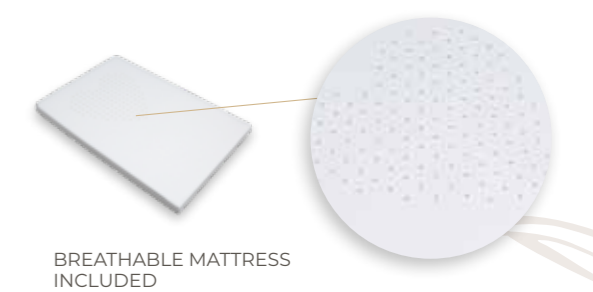

You & Me

**MINI COT 1**

Mini cot You & Me is adjustable in 7 heights. Available in White, White - Sand, White - Grey

**MO-1838 MINI-COT YOU & ME**  
Interior measurements: 73,6 X 48,3 cm  
Material: Beech - Lacquered MDF  
Colour: White / White-Sand / White-Grey  
Features: Convertible into: mini-cot sleeping mat, toy box, desk and sofa. Adjustable to 7 heights Detachable side 4 Wheels with brake Includes bed anchor straps Includes breathable mattress  
Optional: CP-1641 Supplement for bed models with bedplate (only white)