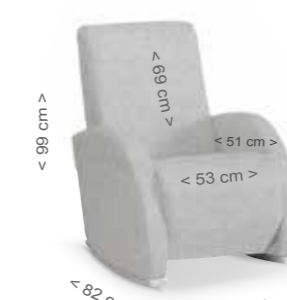

- ★ Position Reading
- ★ Position Rest
- ★ Position Relax

Comfort

Other accessories (P.152)

**CONFORT NURSING ROCKING CHAIR**  
 99 cm x 74 cm x 82 cm  
**Material:** Polyurethane foam/ pine  
**Composition:** 100% CO/ 50% - CO-50% PES-100% PVC (leatherette)  
**Optional:** Foot stall / Armchair cushion  
 Armchair Tidy / MO-1782 Nacelle CP-1811